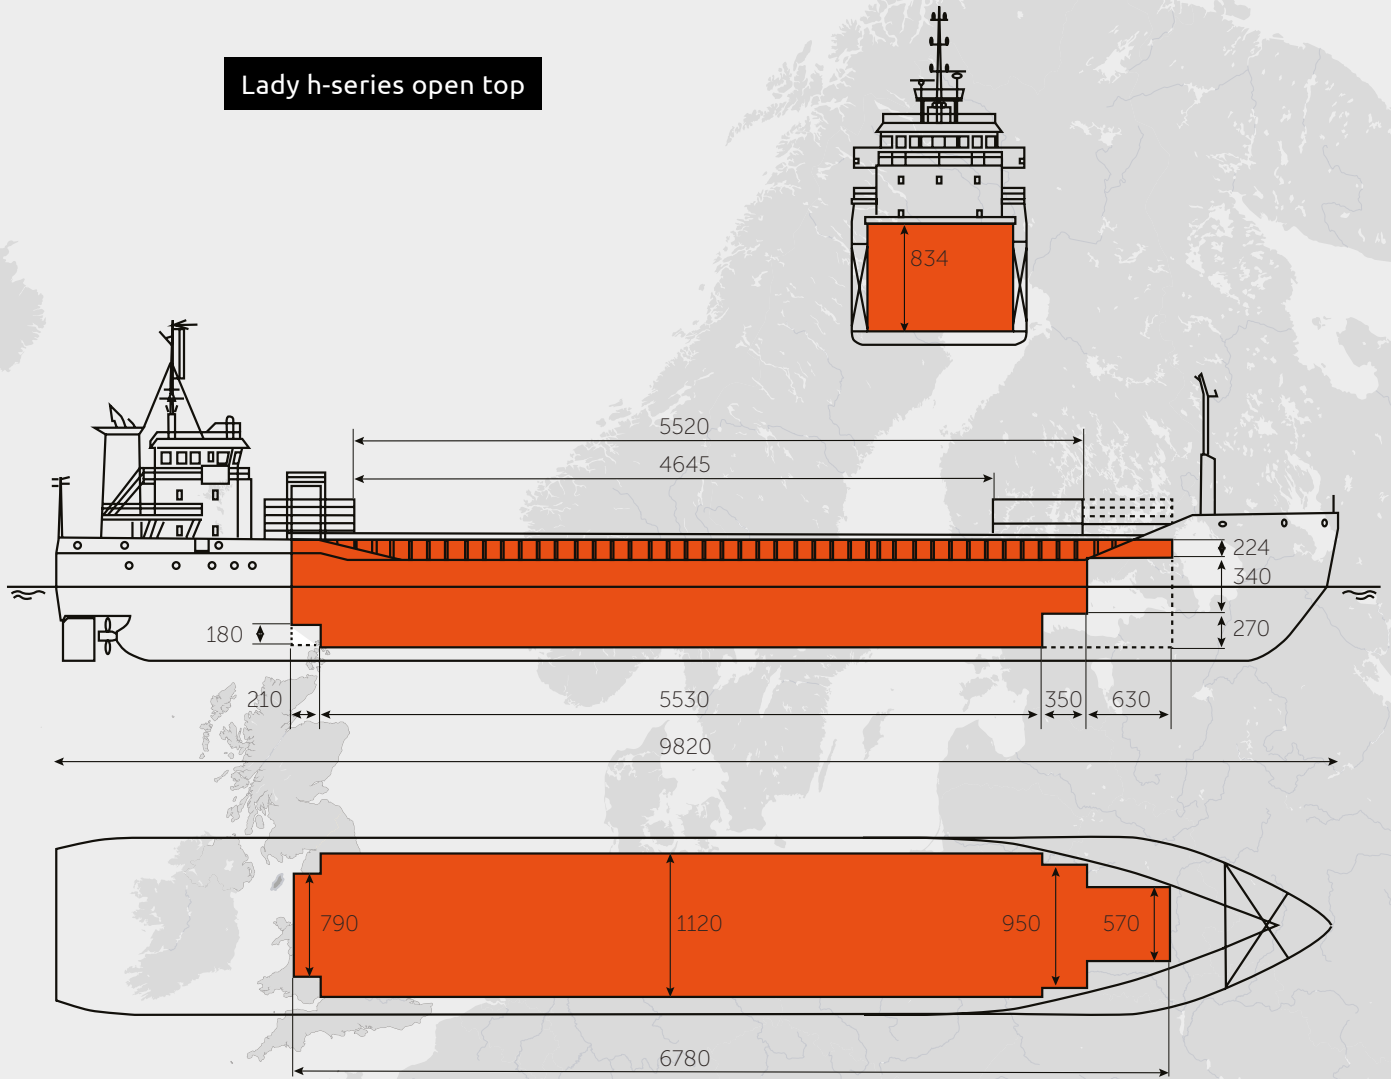

Lady h-series open top

just add water we'll take care of the rest

**Wijnne & Barends' cargadoors-
en agentuurkantoren bv**

📍 Handelskade Oost 5, NL-9934 AR Delfzijl

✉ PO Box 123, NL-9930 AC Delfzijl

🌐 The Netherlands

☎ +31 (0)596 63 77 77

📧 info@wijnnebarends.com

🌐 www.wijnnebarends.com

All details are given in good faith and are "about" and are given without guarantee. They must not be used as basis for Charter Parties or contracts without explicit written authority.

**SPLIETHOFF
GROUP**