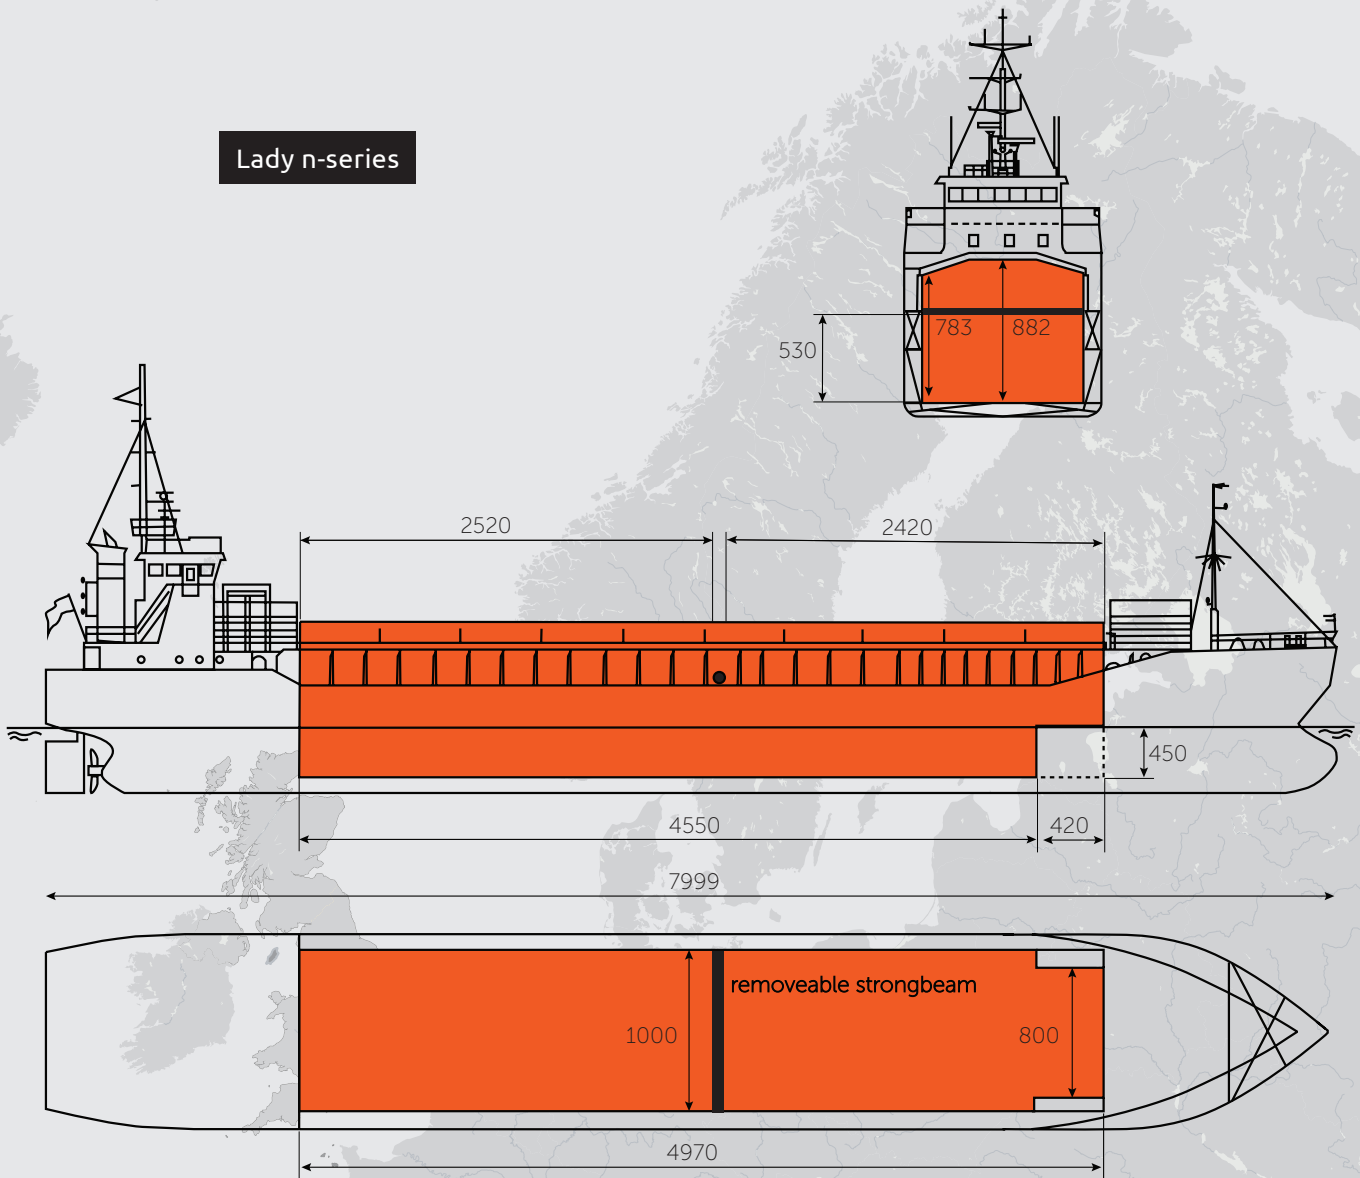

Lady n-series

just add water we'll take care of the rest

**Wijnne & Barends' cargadoors-
en agentuurkantoren bv**

📍 Handelskade Oost 5, NL-9934 AR Delfzijl
✉ PO Box 123, NL-9930 AC Delfzijl
🌐 The Netherlands
☎ +31 (0)596 63 77 77
🌐 www.wijnnebarends.com

All details are given in good faith and are "about" and are given without guarantee. They must not be used as basis for Charter Parties or contracts without explicit written authority.

**SPLIETHOFF
GROUP**