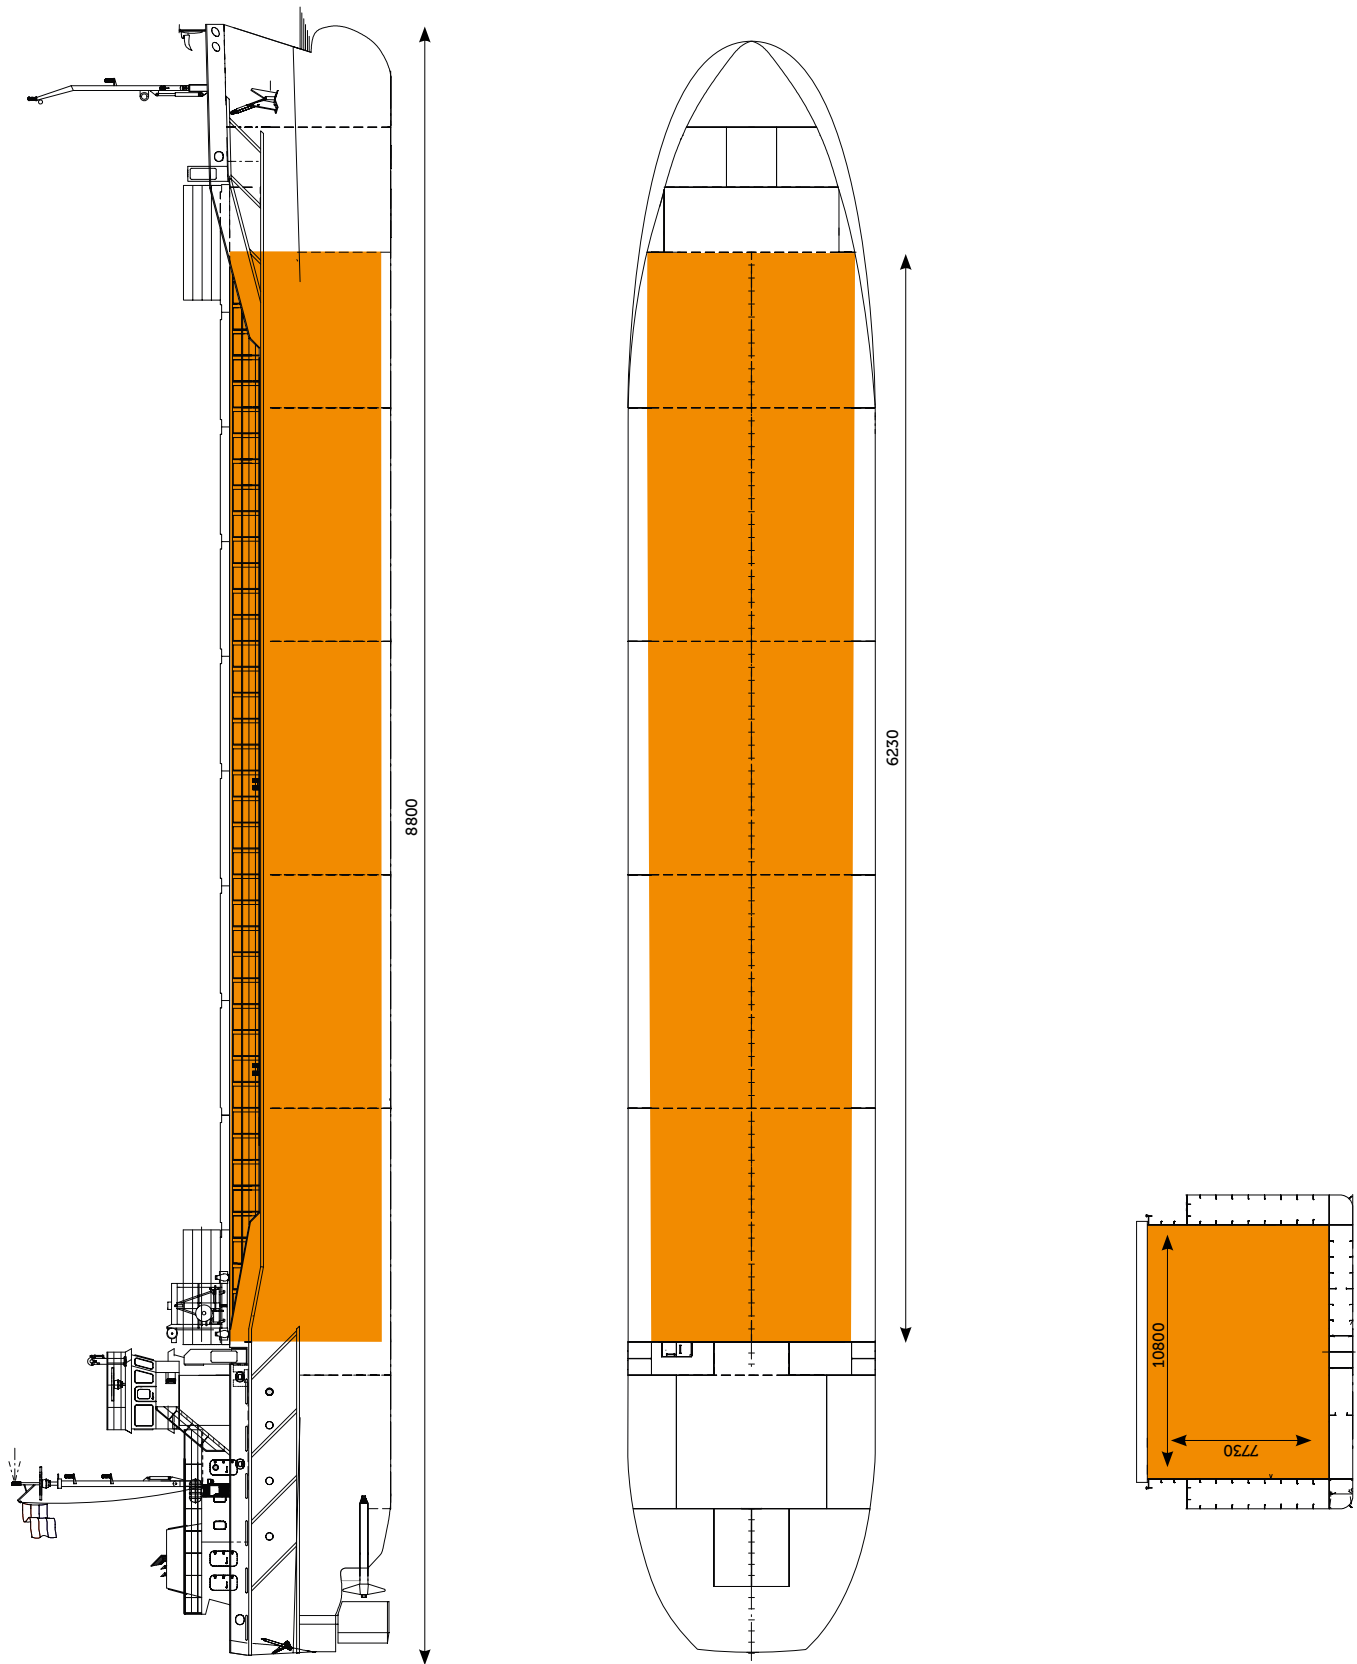

lady a-series / open top

Wijnne & Barends' cargadoors- en agentuurkantoren bv

Handelskade Oost 5 NL-9934 AR Delfzijl The Netherlands PO Box 123 NL-9930 AC Delfzijl The Netherlands
phone +31 (0)596 63 77 77 fax +31 (0)596 63 77 90 chartering@wijnnebarends.com

wijnnebarends.com

member of

the

splithoff group