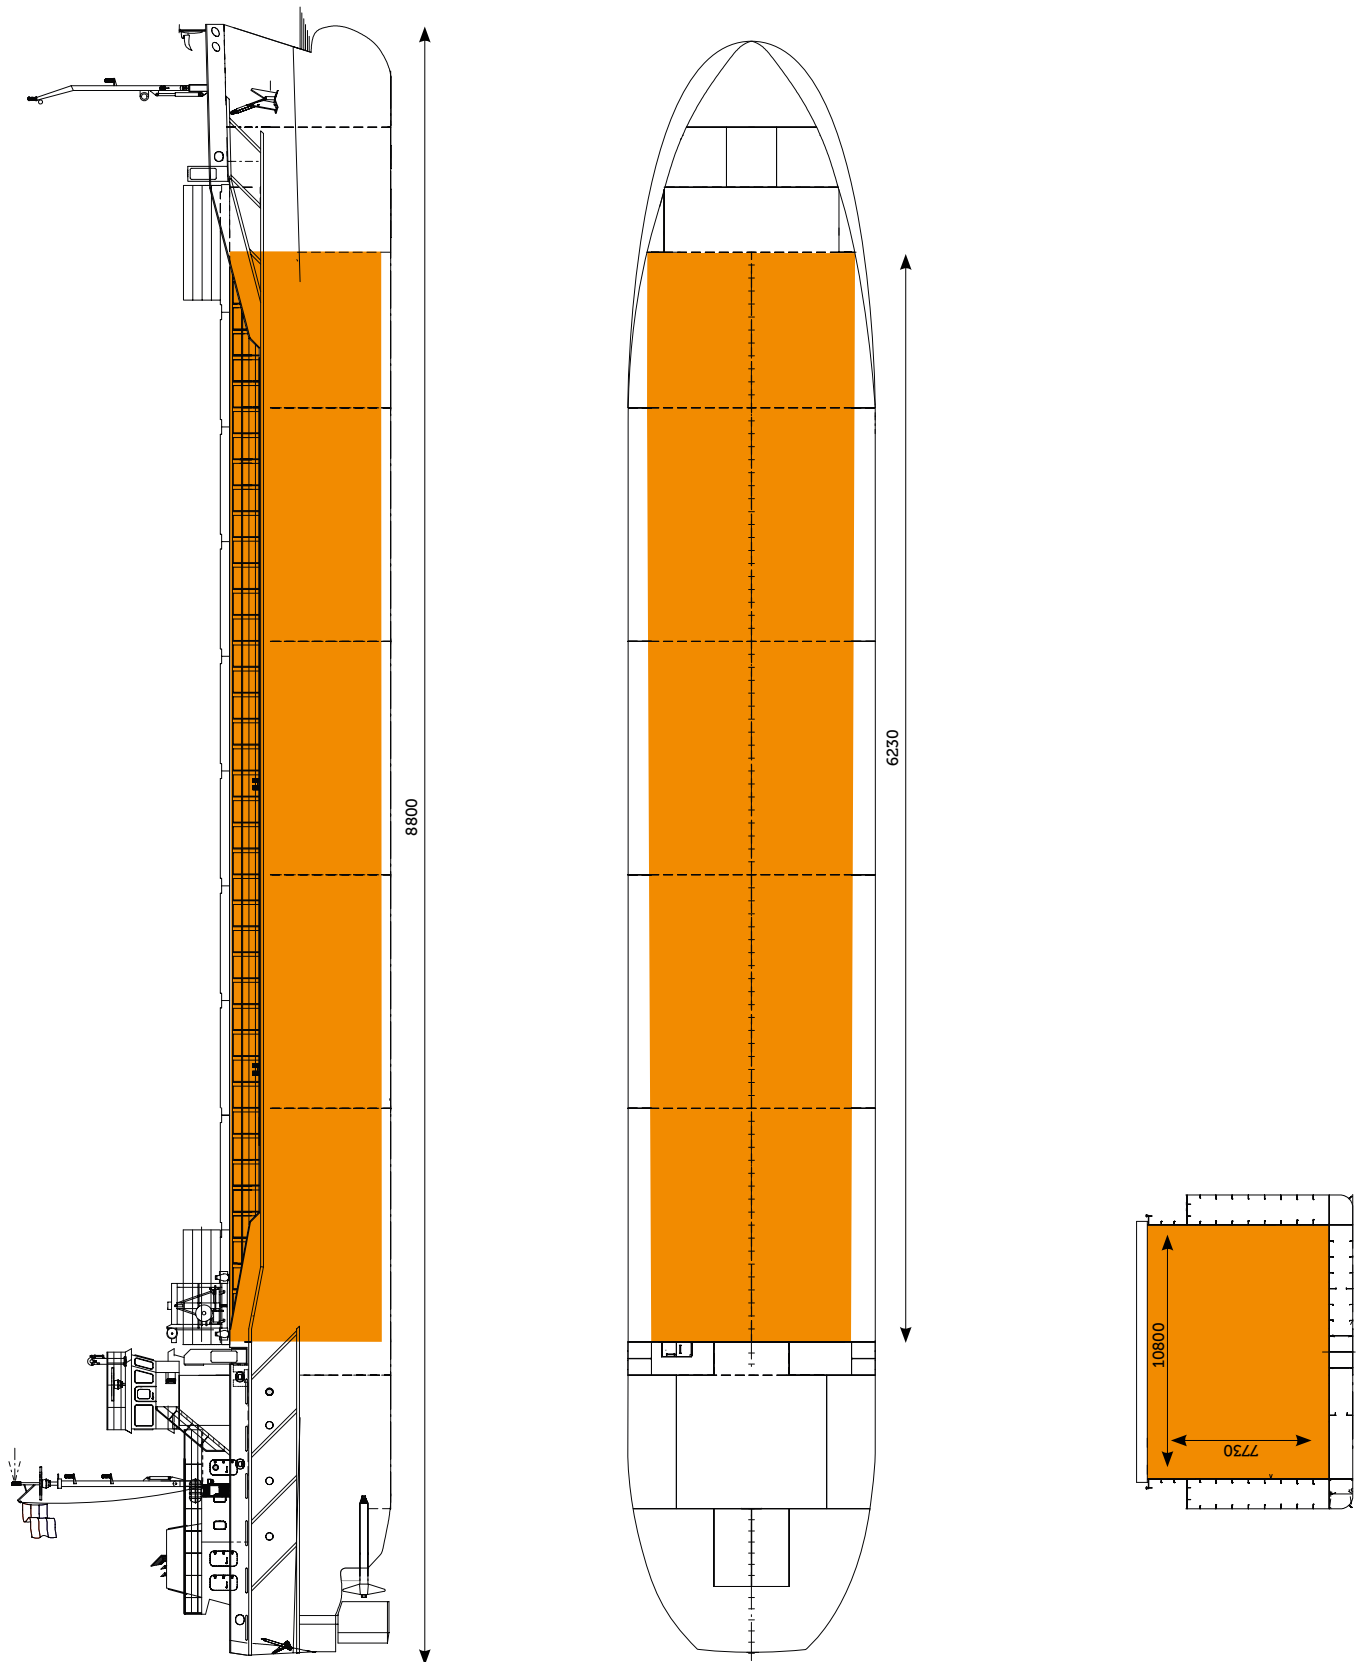

lady a-series / sea river

Main characteristics

Flag	Dutch
Homeport	Delfzijl
DWAT	3,700 mt
Length over all	88.00 m
Beam	13.35 m
Summerdraft	4.90 m
Riverdraft	3.60 m
Airdraft	8.50 m
Speed	10 knots
GT	2,544
NT	1,216

Capacities

Grain/bale	182,000 cbft
Timber	5,300 m ³
Ice class	None

All details believed to be true but without guarantee.

lady a-series / sea river

Wijnne & Barends' cargadoors- en agentuurkantoren bv

Handelskade Oost 5 NL-9934 AR Delfzijl The Netherlands PO Box 123 NL-9930 AC Delfzijl The Netherlands
phone +31 (0)596 63 77 77 fax +31 (0)596 63 77 90 chartering@wijnnebarends.com