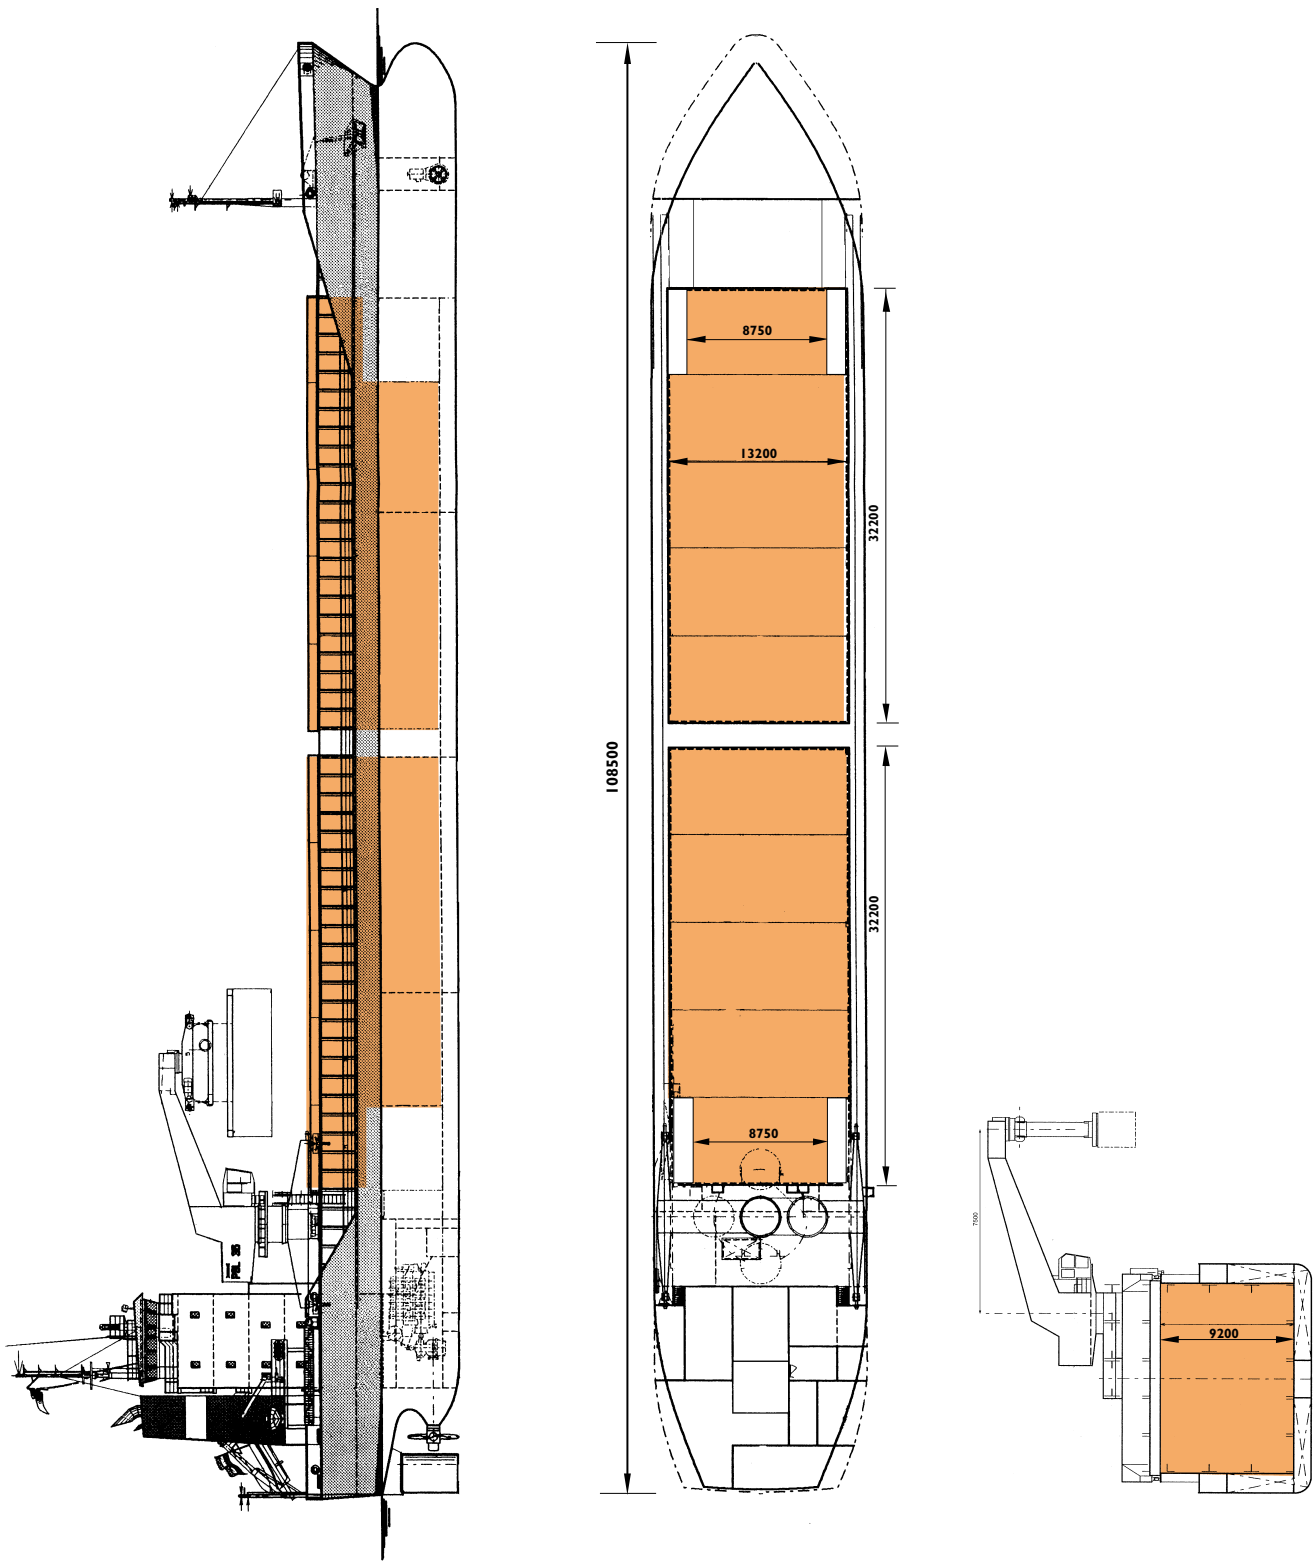

lady c-series

Main characteristics

Flag	Dutch
Homeport	Delfzijl
DWAT	5,438 mt
Length over all	108.50 m
Beam	15.88 m
Summerdraft	5.89 m
Gear (all vessels)	1 Gantry 35 mt
Speed	15 knots
GT	4,235
NT	2,100

Capacities

Grain/bale	265.000 cbft
Container TEU	283
Timber	7,500 m ³
Ice class	1 A Finnish/Swedish

All details believed to be true but without guarantee.

lady c-series

Wijnne & Barends' cargadoors- en agentuurkantoren bv