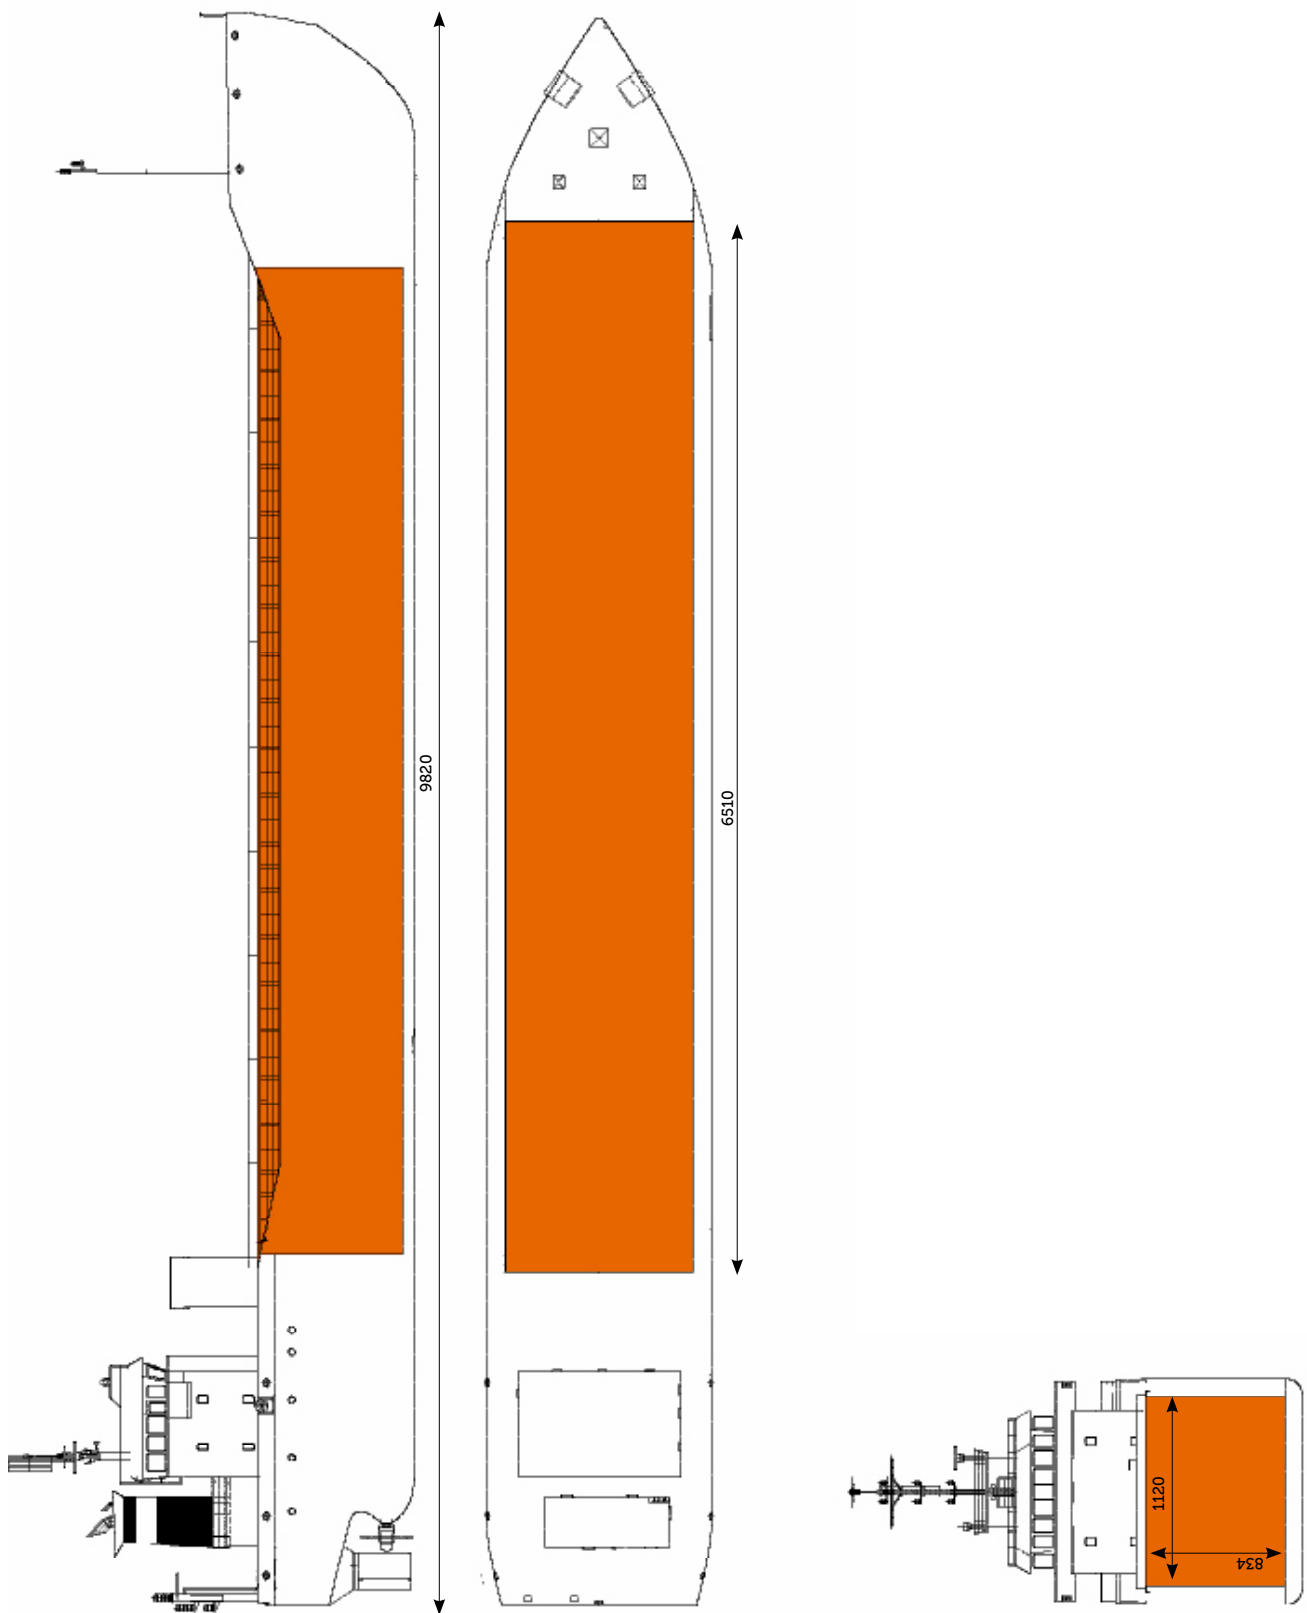

lady h-series

Wijnne & Barends' cargadoors- en agentuurkantoren bv

Handelskade Oost 5 NL-9934 AR Delfzijl The Netherlands PO Box 123 NL-9930 AC Delfzijl The Netherlands
phone +31 (0)596 63 77 77 fax +31 (0)596 63 77 90 chartering@wijnnebarends.com

wijnnebarends.com

member of
the