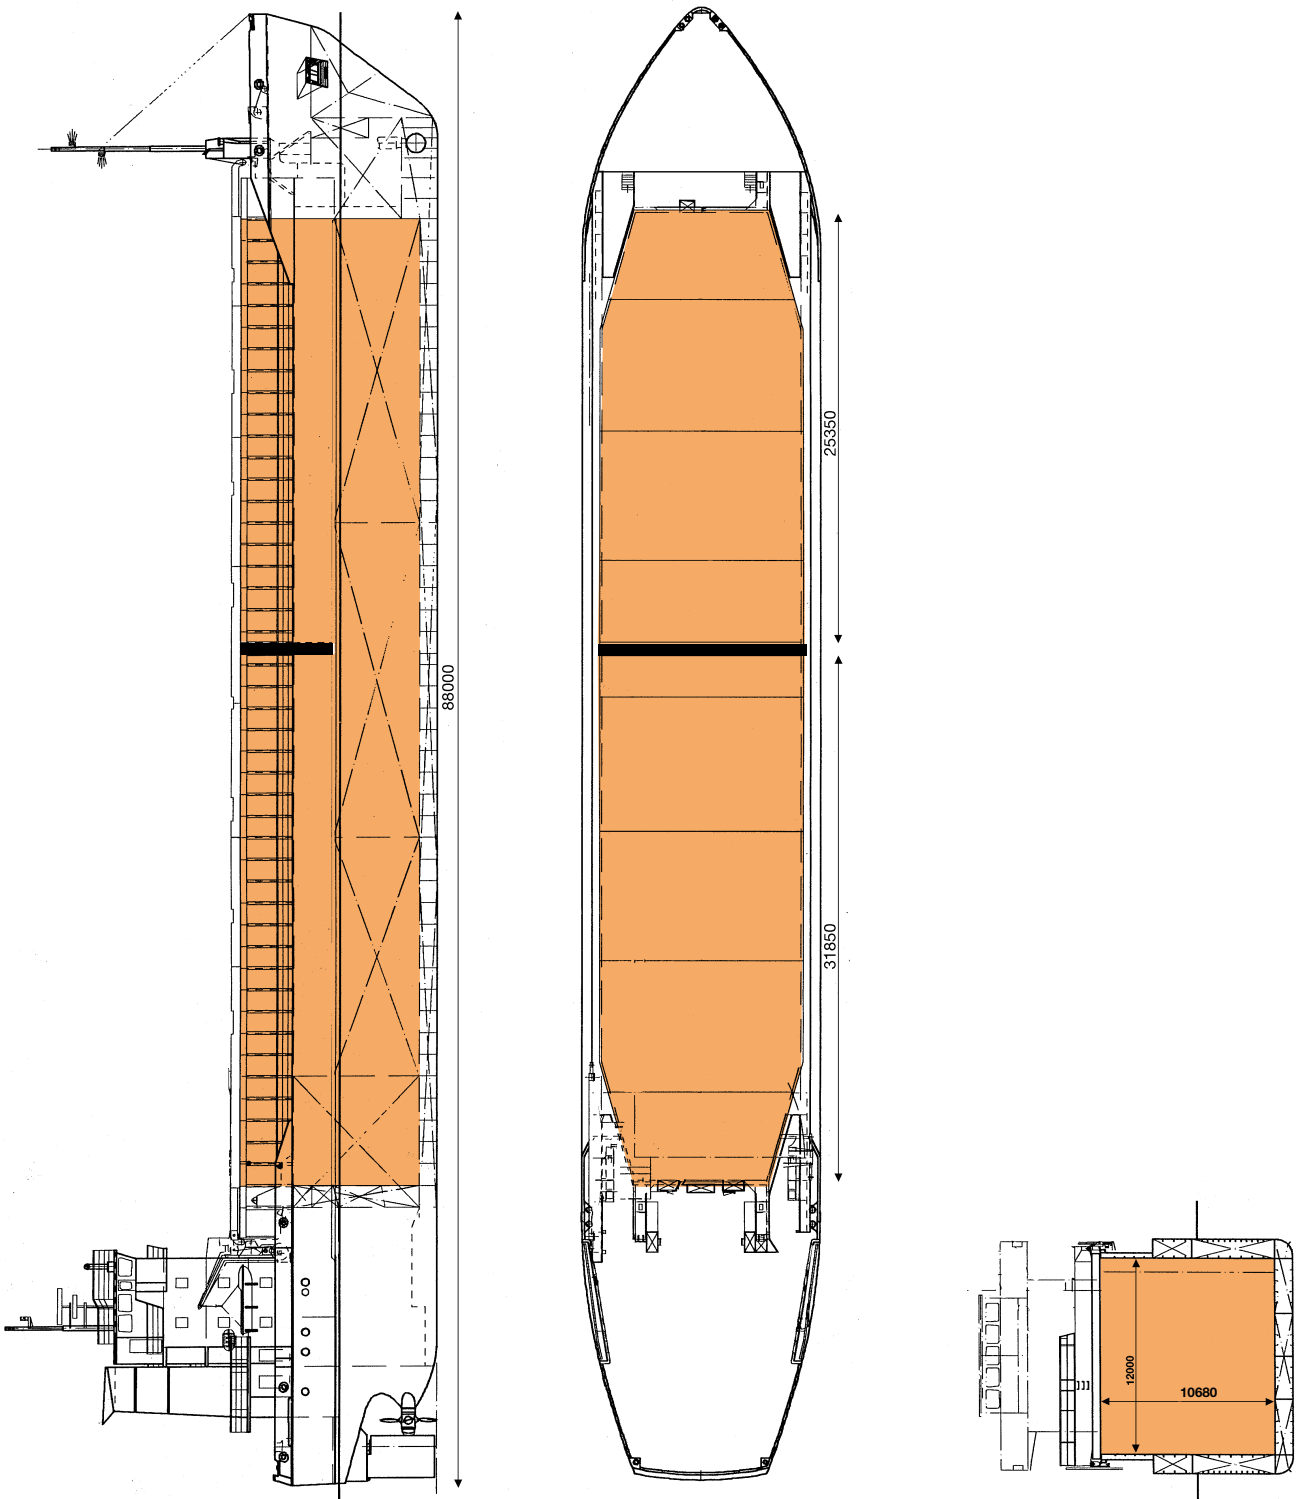

lady i-series

Wijnne & Barends' cargadoors- en agentuurkantoren bv

Handelskade Oost 5 NL-9934 AR Delfzijl The Netherlands PO Box 123 NL-9930 AC Delfzijl The Netherlands
phone +31 (0)596 63 77 77 fax +31 (0)596 63 77 90 chartering@wijnnebarends.com

wijnnebarends.com

member of
the