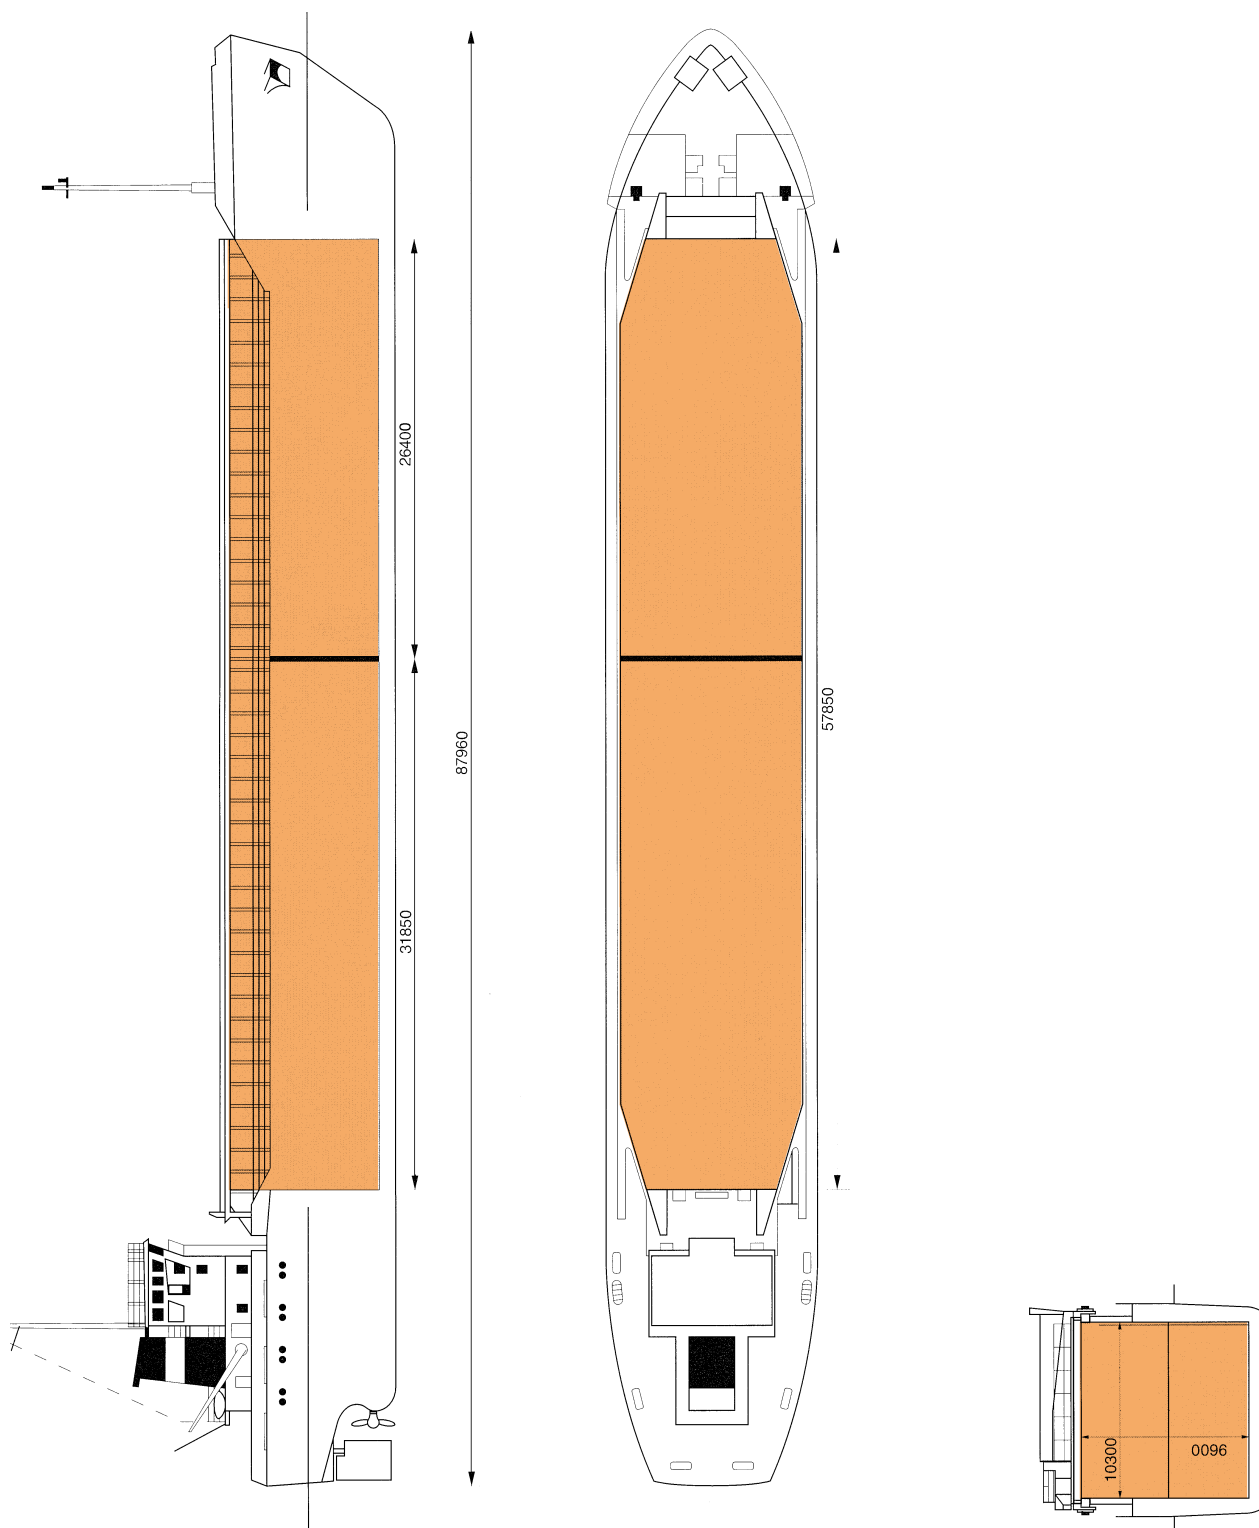

lady m-series

Wijnne & Barends' cargadoors- en agentuurkantoren bv

Handelskade Oost 5 NL-9934 AR Delfzijl The Netherlands PO Box 123 NL-9930 AC Delfzijl The Netherlands
phone +31 (0)596 63 77 77 fax +31 (0)596 63 77 90 chartering@wijnnebarends.com

wijnnebarends.com

member of

the

spliethoff group