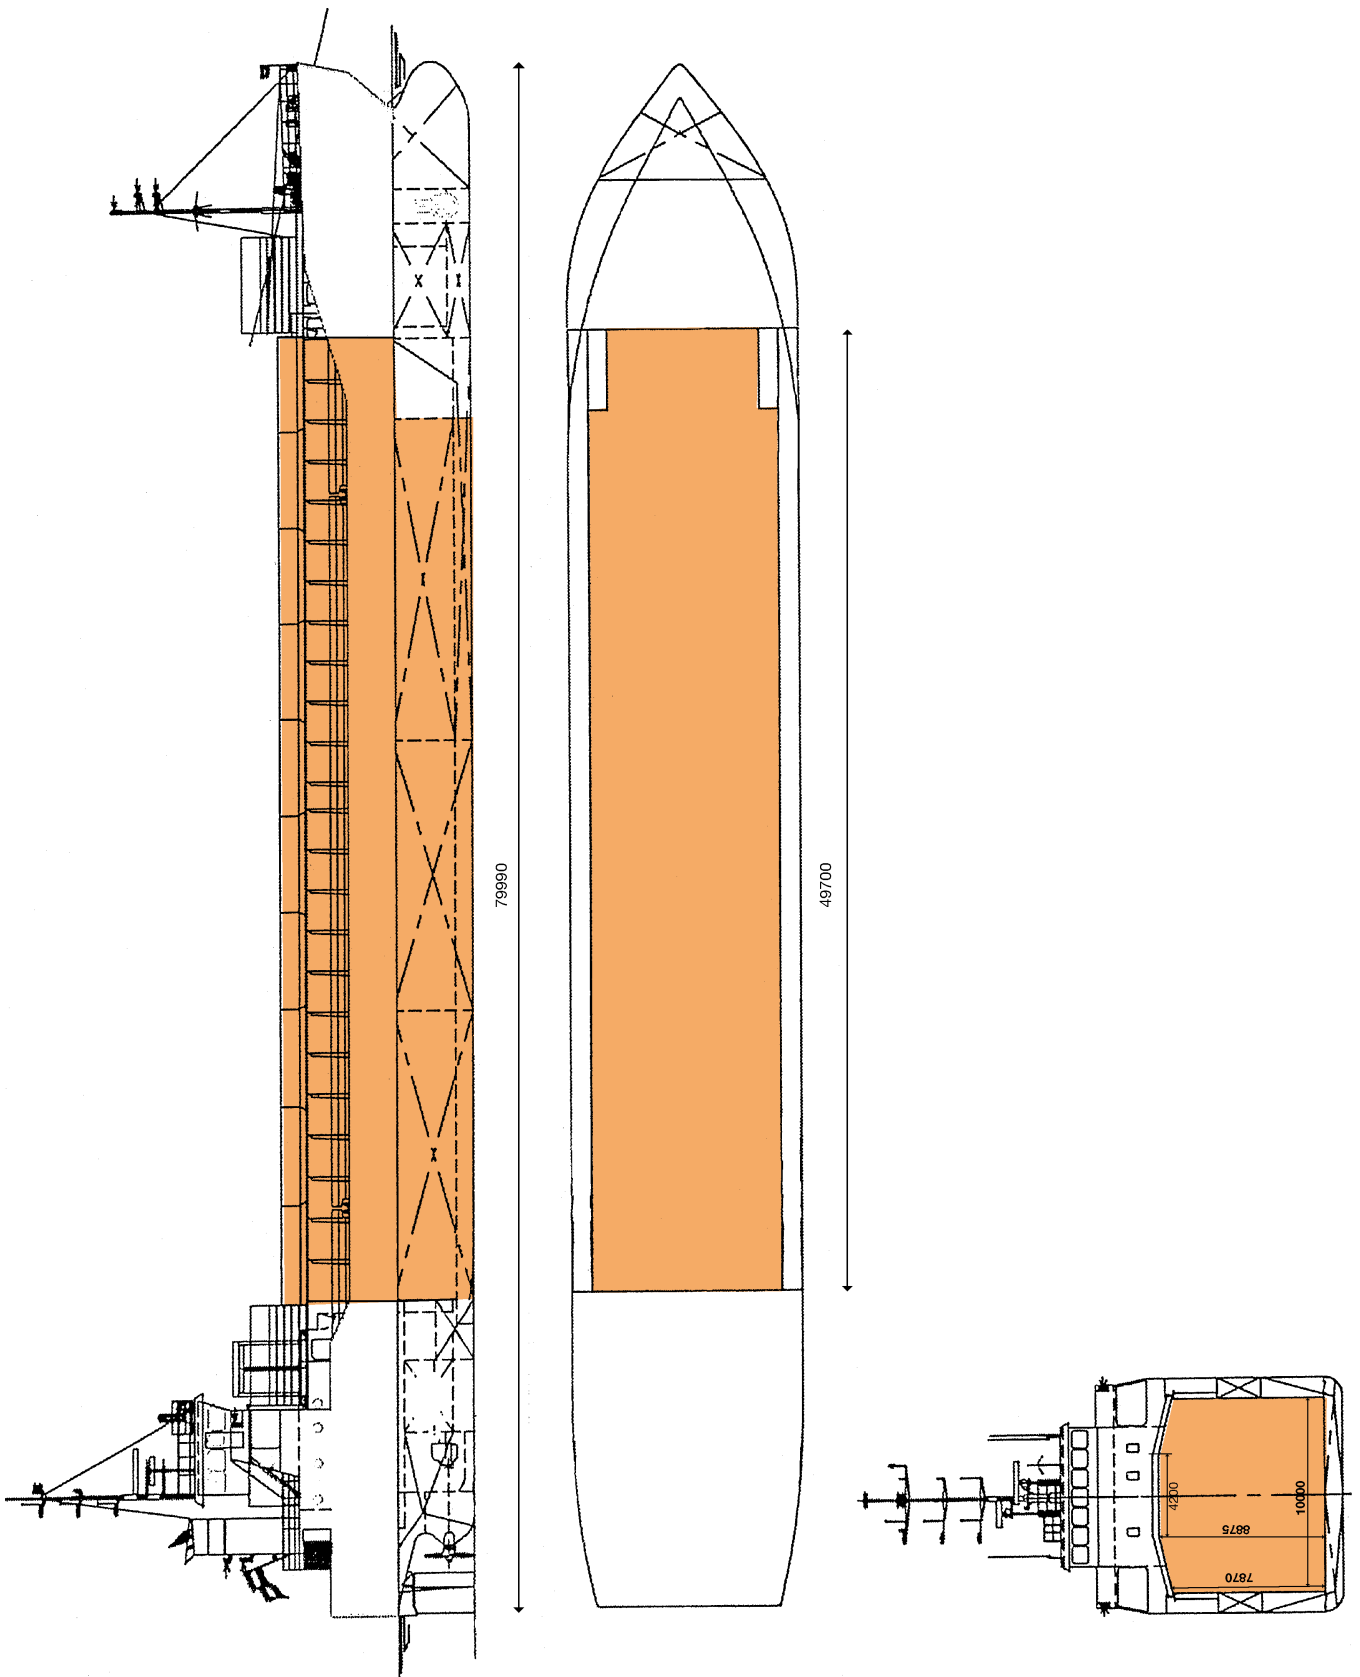

lady n-series

Wijnne & Barends' cargadoors- en agentuurkantoren bv

Handelskade Oost 5 NL-9934 AR Delfzijl The Netherlands PO Box 123 NL-9930 AC Delfzijl The Netherlands

phone +31 (0)596 63 77 77 fax +31 (0)596 63 77 90 chartering@wijnnebarends.com

wijnnebarends.com

member of

the

splithoff group